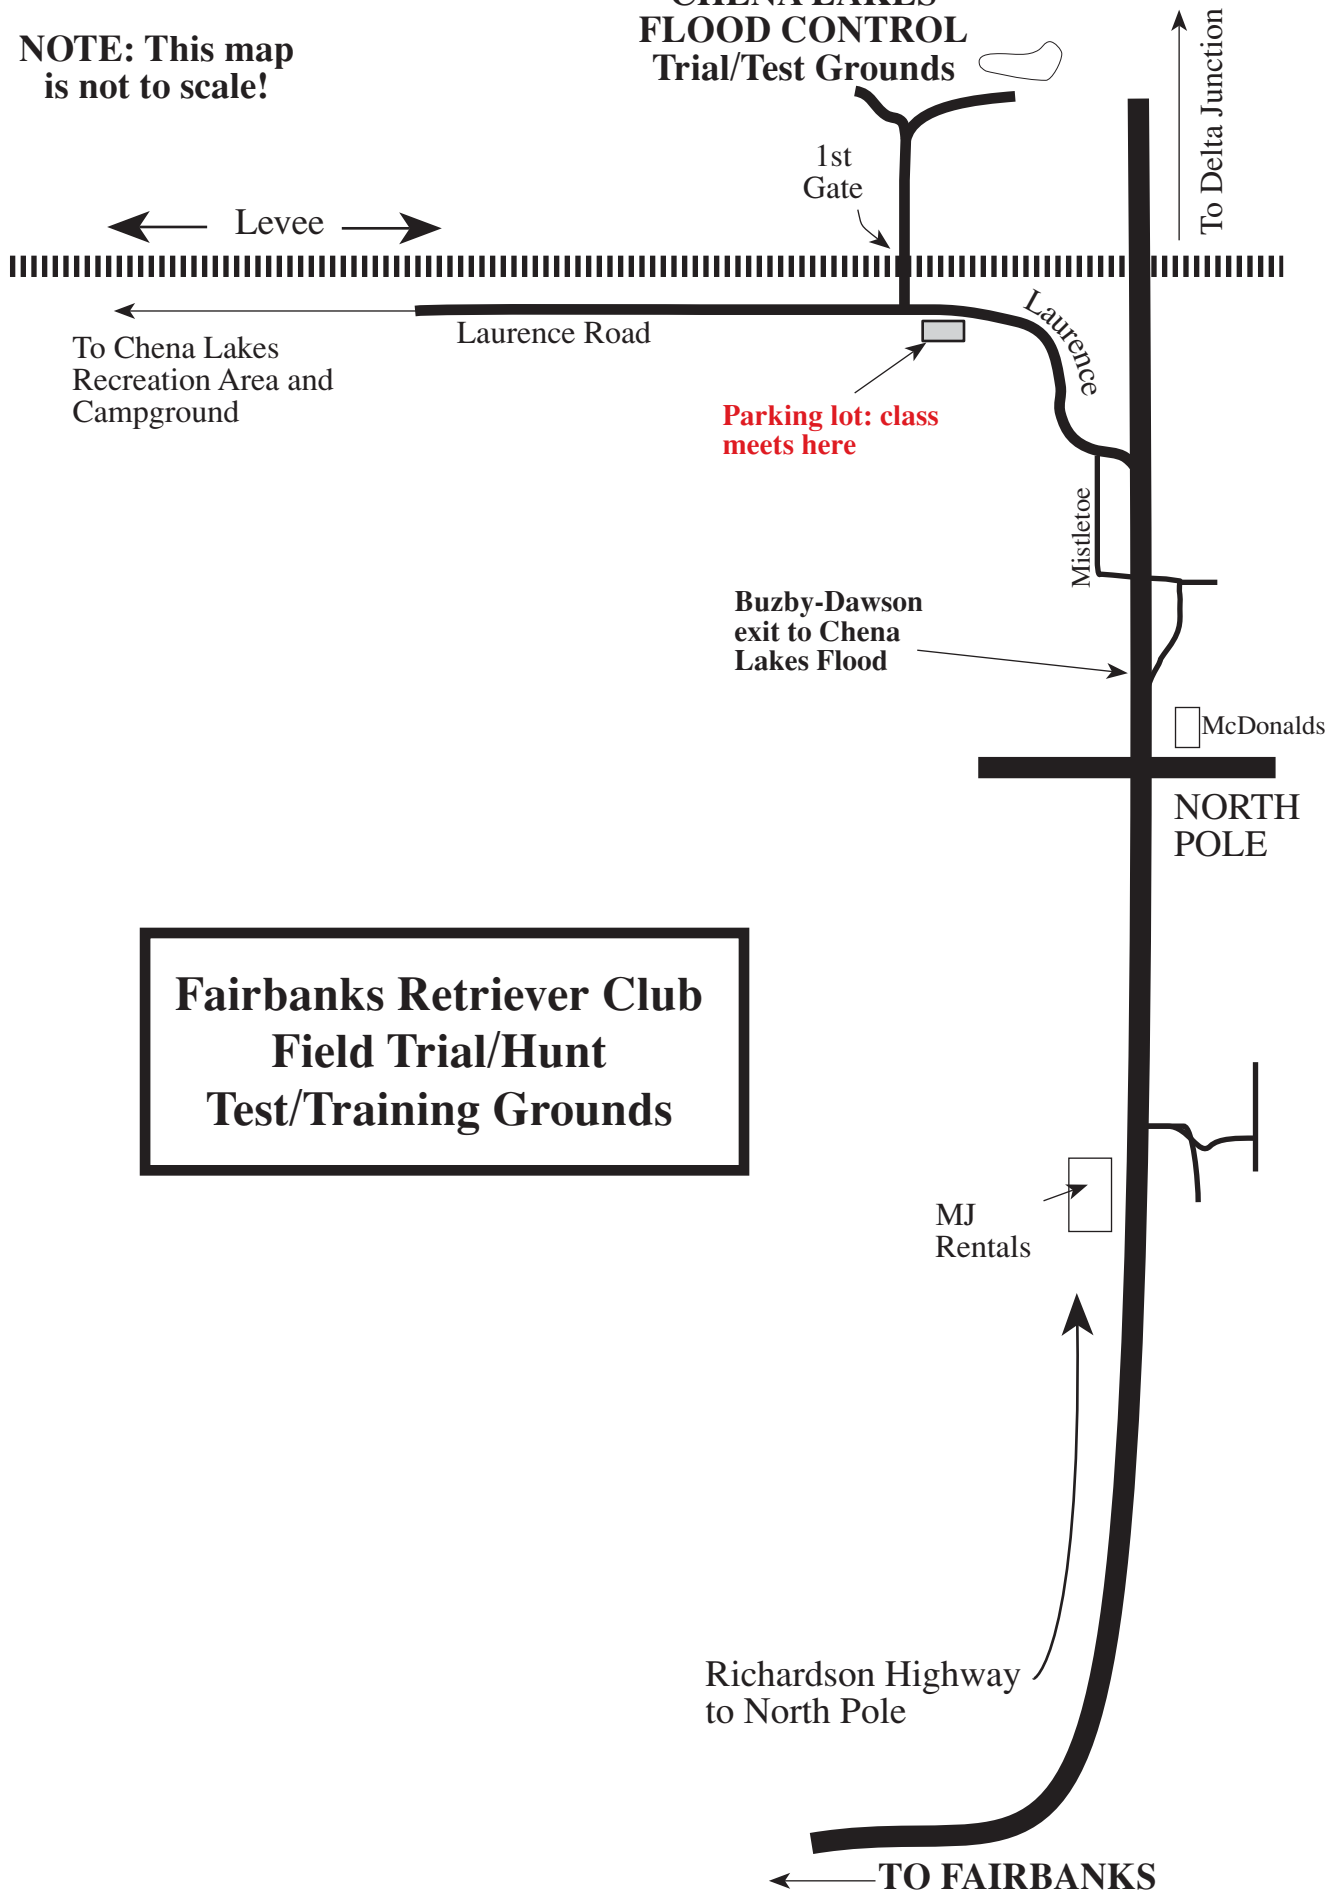

NOTE: This map is not to scale!

CHENA LAKES FLOOD CONTROL Trial/Test Grounds

**Fairbanks Retriever Club
Field Trial/Hunt
Test/Training Grounds**

MJ Rentals

McDonalds

NORTH POLE

Richardson Highway to North Pole

TO FAIRBANKS

To Delta Junction

To Chena Lakes Recreation Area and Campground

Laurence Road

1st Gate

Parking lot: class meets here

Laurence

Mistletoe

Buzby-Dawson exit to Chena Lakes Flood